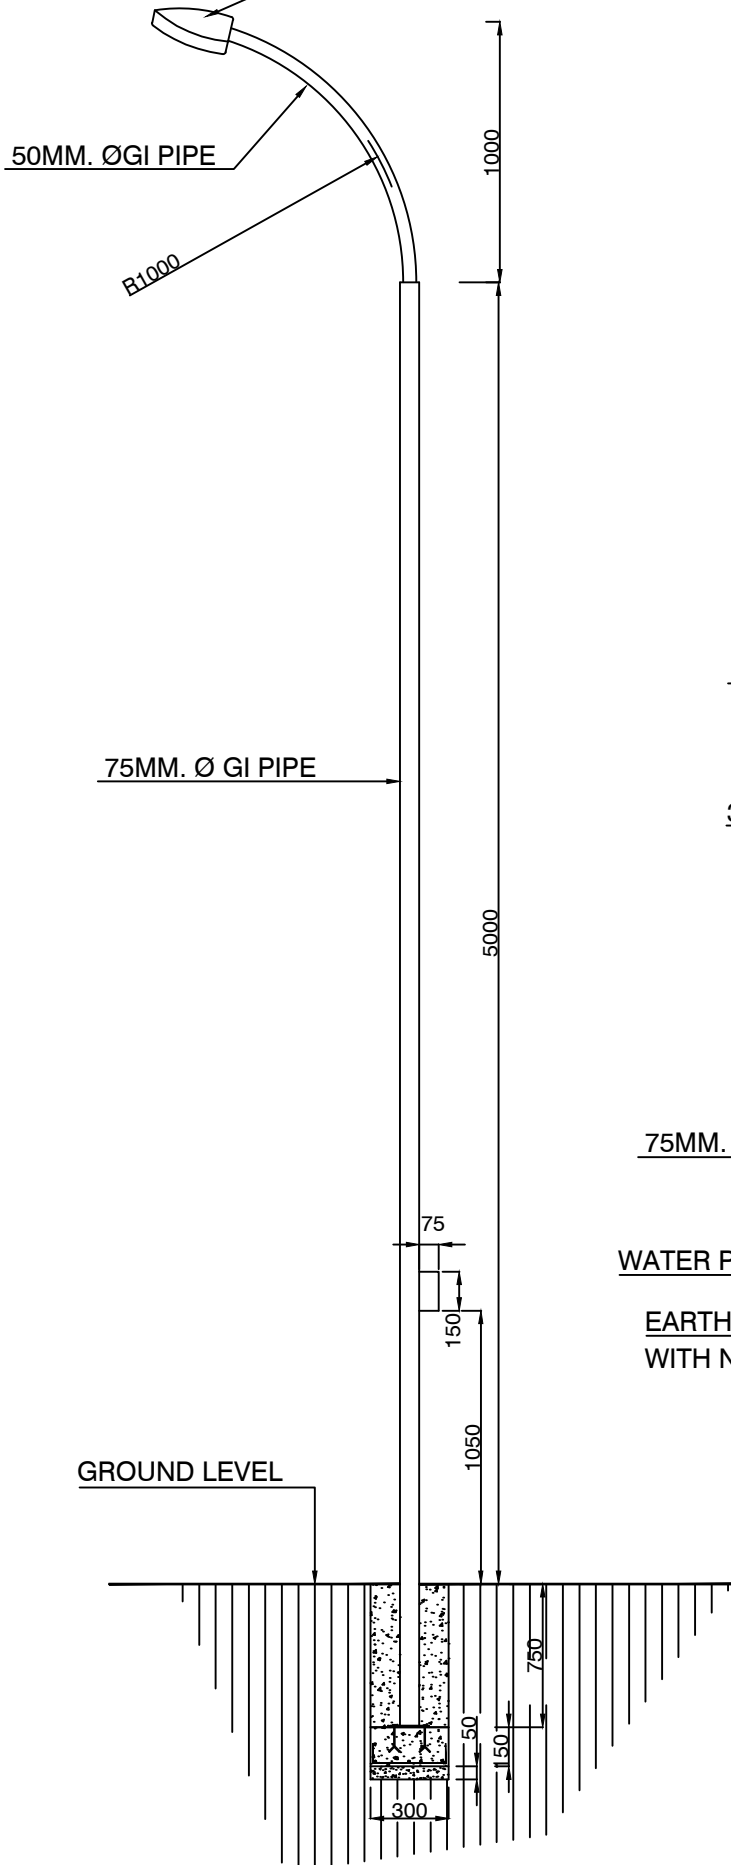

COBRA HEAD LAMP

DETAIL OF BASE

DETAIL OF SERVICE BOX

PROPOSED LIGHT POST DETAILS
ISLAND WIDE
SKETCH NO- CEYPET/ENG/SK/0044

CEYPETCO
ENGINEERING & PREMISES DEPARTMENT
CEYLON PETROLEUM CORPORATION

CEYLON PETROLEUM CORPORATION

Drawn by: Ramani Amarasinghe