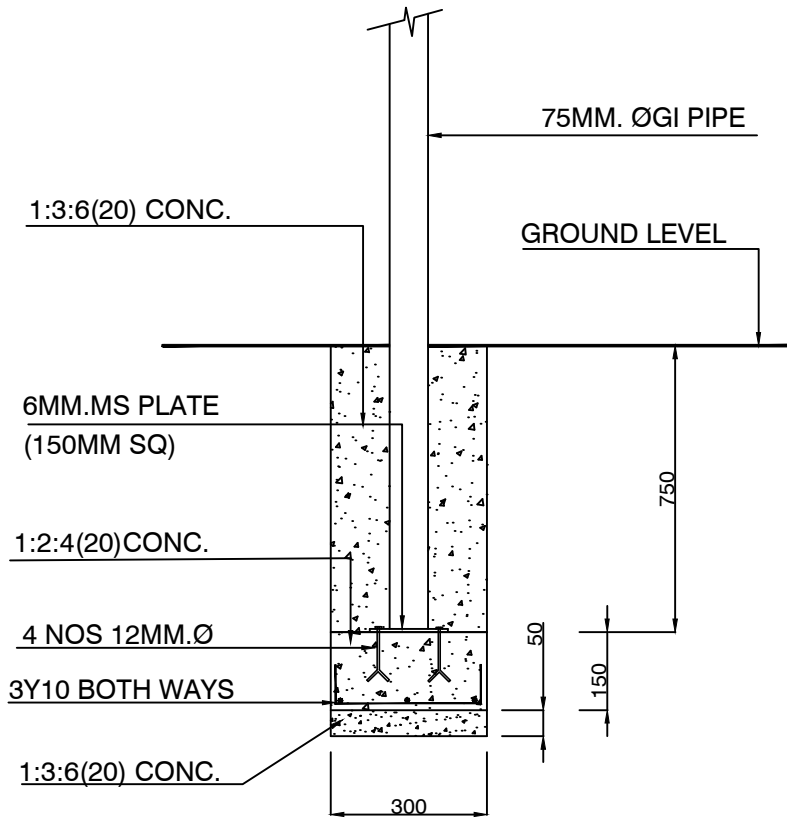

COBRA HEAD LAMP

DETAIL OF BASE

DETAIL OF SERVICE BOX

PROPOSED LIGHT POST DETAILS
ISLAND WIDE
SKETCH NO- CEYPET/ENG/SK/0044

CEYPETCO
ENGINEERING & PREMISES DEPARTMENT
CEYLON PETROLEUM CORPORATION

CEYLON PETROLEUM CORPORATION

Drawn by: Ramani Amarasinghe