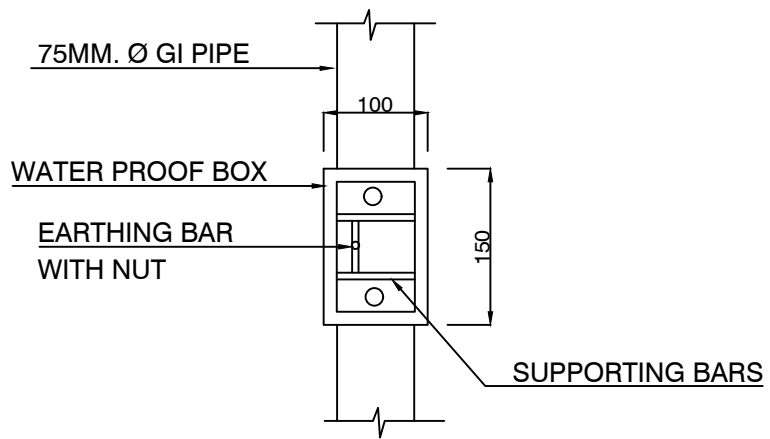

COBRA HEAD LAMP

DETAIL OF BASE

DETAIL OF SERVICE BOX

PROPOSED LIGHT POST DETAILS
ISLAND WIDE
SKETCH NO- CEYPET/ENG/SK/0044

CEYPETCO
ENGINEERING & PREMISES DEPARTMENT
CEYLON PETROLEUM CORPORATION

CEYLON PETROLEUM CORPORATION

Drawn by: Ramani Amarasinghe